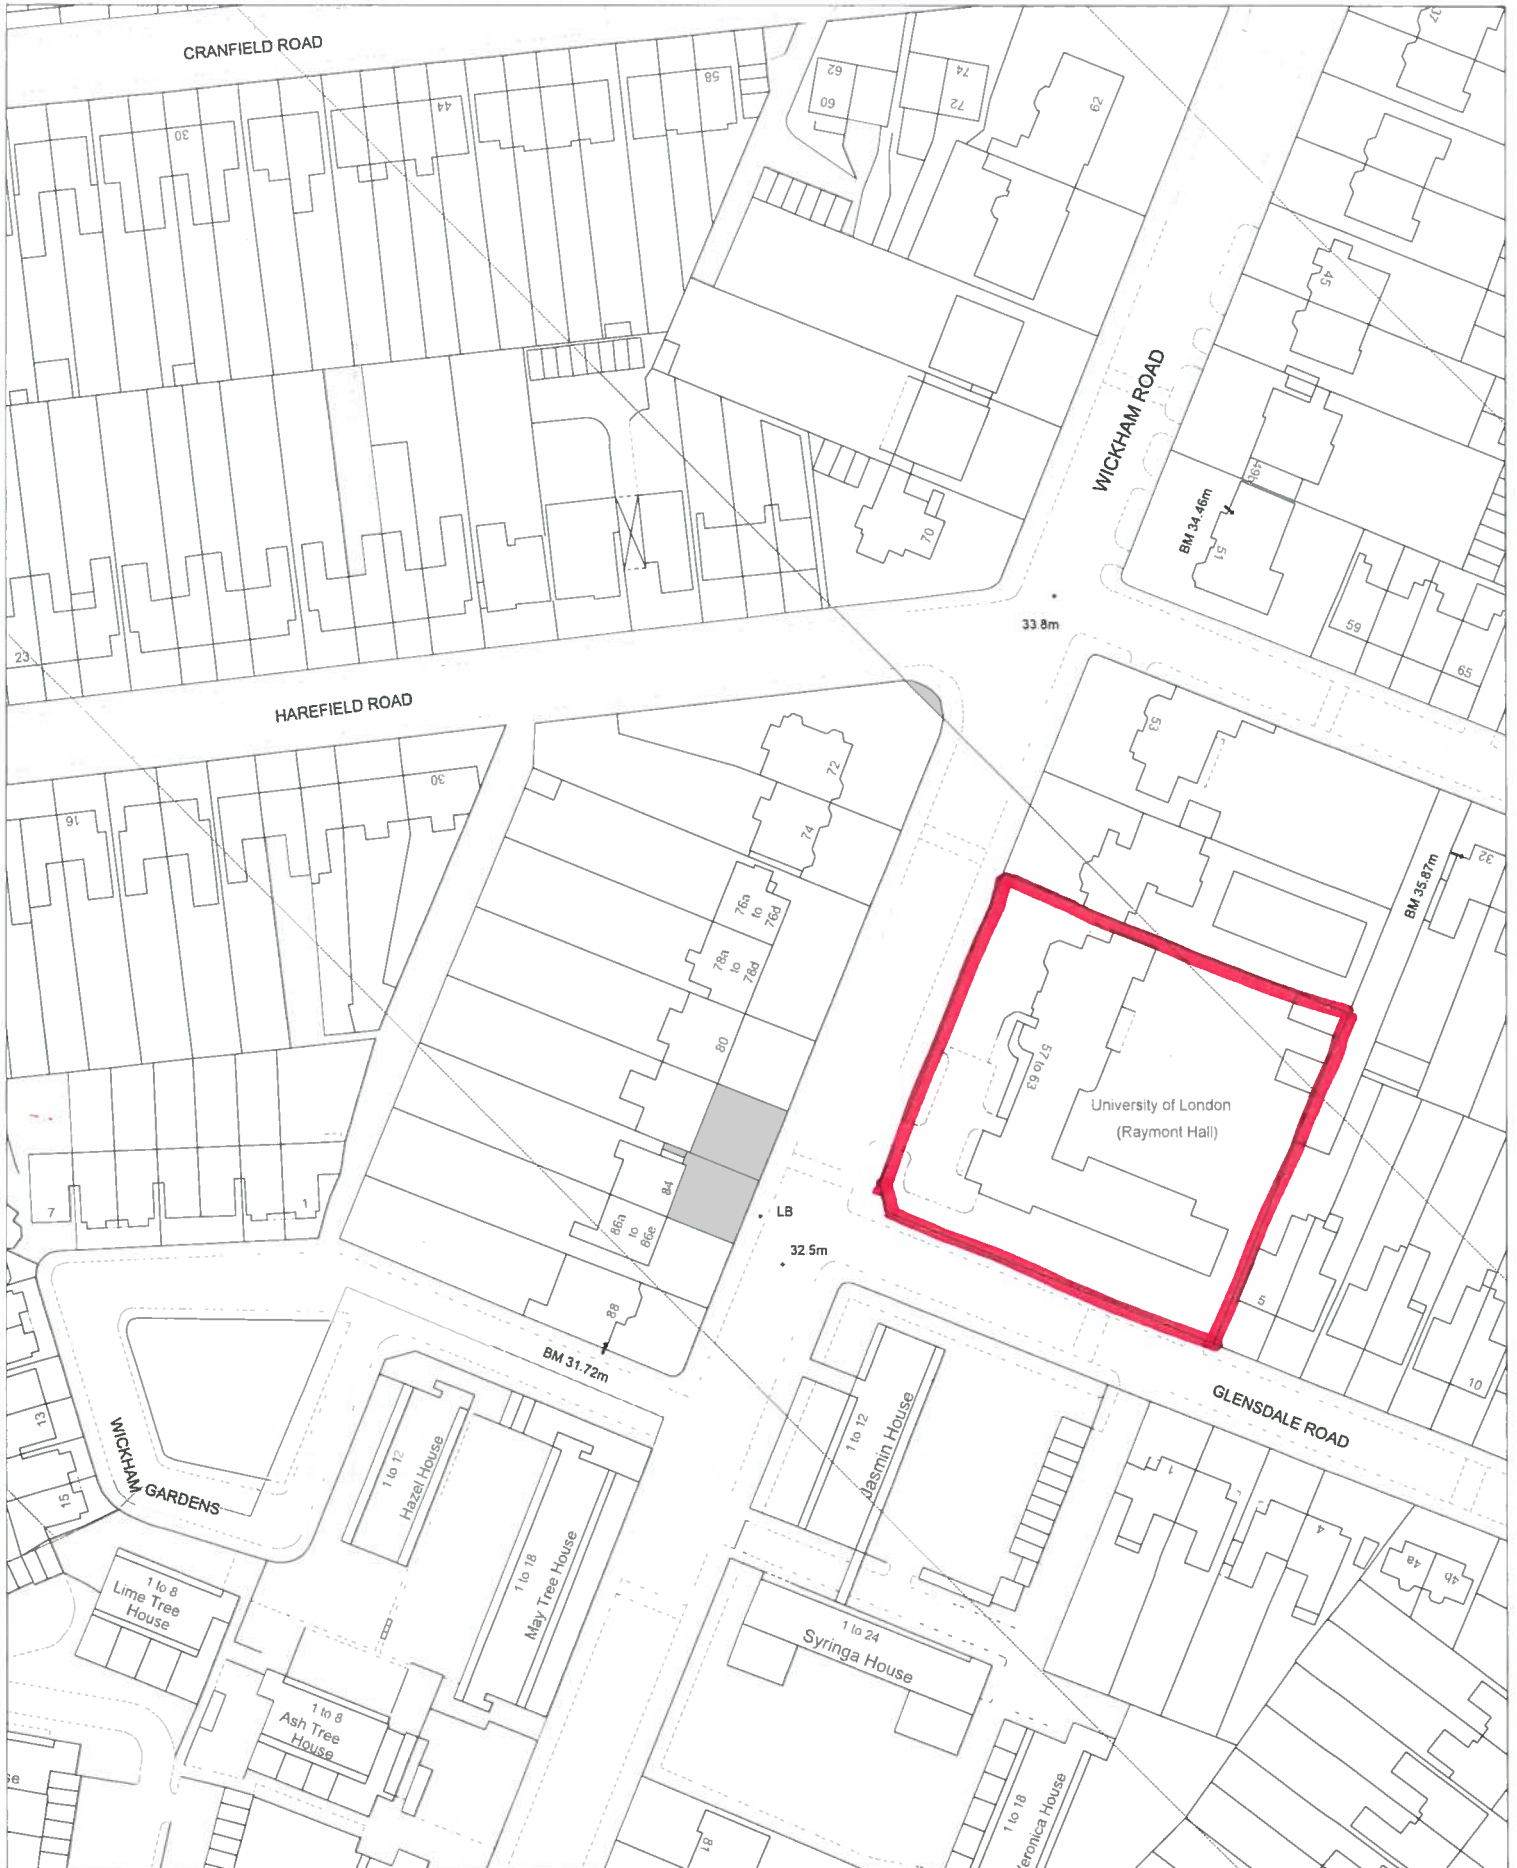

# Raymont Hall

Scale: 1250

Base on the  
Ordnance Survey map  
Licence no: 100017710  
London, SE6 4RU

Date: 19/02/16